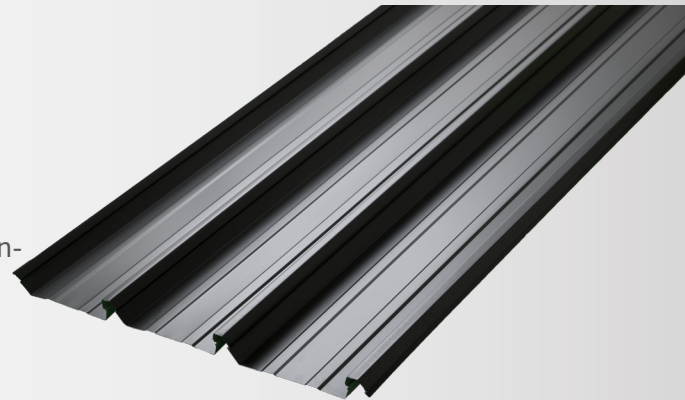

## CORRUGATED SHEETING

- ✓ Classic Australian profile suited for modern and traditional applications.
- ✓ Popular residential roofing choice due to its strength, style and ease of handling and installation.
- ✓ Suitable for wall cladding applications.
- ✓ NEXT DAY DELIVERY

## 5 RIB DECK SHEETING

- ✓ Robust profile that provides strength, versatility and economy.
- ✓ Popular choice for residential or industrial buildings.
- ✓ Suitable for wall cladding or fencing applications.
- ✓ NEXT DAY DELIVERY

## CONCEAL FIX ROOFING

- ✓ Deep ribs, wide pans and concealed fixing to provide clean lines free of external fasteners.
- ✓ Provides for thermal expansion and contraction enabling longer sheet lengths before requiring expansion joints.
- ✓ Suitable for large industrial and commercial applications

## MINI CORRUGATED SHEETING

- ✓ Suitable for a range of interior and exterior wall cladding applications.
- ✓ Widely versatile
- ✓ Can be installed both horizontally and vertically