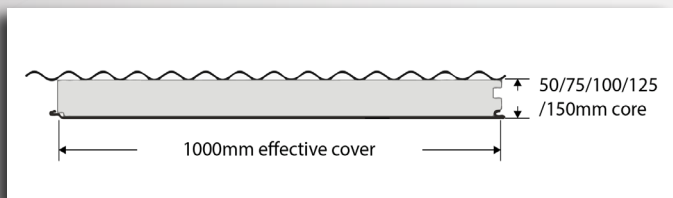

DESIGN

PANEL SIZE	50mm, 75mm, 100mm, 125mm or 150mm core
WIDTH	1000mm cover
LENGTHS	Custom. Minimum 1.8m
MINIMUM ROOF PITCH	5°

PERFORMANCE

- ✓ Superior spanning capabilities requiring fewer support beams
- ✓ Superb thermal and acoustic properties
- ✓ Interlocking system for fast and easy installation

Ask us for more info and engineering details

CORRUGATED INSULATED PANEL

TECHNICAL DATA

PANEL SIZE (MM)	50	75	100	125	150
Overall Thickness (mm)	66	91	116	141	166
Weight (kg/m ²)	10.85	11.21	11.65	12.08	12.51
R Value 8°C m ² K/W	1.61	2.26	2.66	3.25	3.94
R Value 20°C m ² K/W	1.59	2.22	2.59	3.17	3.75